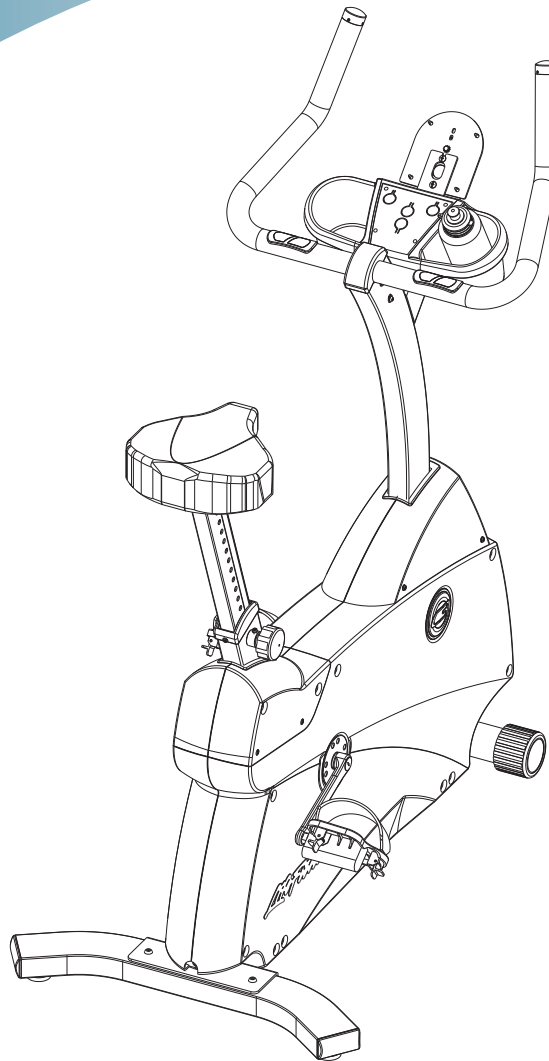

C3 Lifecycle Exercise Bike

C3-XX0X-0203

CUSTOMER SUPPORT SERVICES
Parts List

LifeFitness
WHAT WE LIVE FOR

Miscellaneous.....	3
Consoles.....	4
Pedal Components.....	5
Upright and Handlebars.....	6
Seat and Upright Components.....	7
Shroud and Hardware.....	8
Brake Components.....	9
Frame Components.....	10
Wiring Diagram.....	11

Hardware Kits:

<u>Part No.</u>		<u>Description</u>
REX2GTE	-	All C3 Hardware Kits

Basic:

BAS-000X-0203	BASIC BIKE/CT CONSOLE ENG
BAS-020X-0203	BASIC BIKE/CT CONSOLE GER/MET
BAS-040X-0103	BASIC CT/BIKE CONSOLE, SPN/MET

Advanced:

ADV-000X-0203	ADV BIKE/CT CONSOLE ENG
ADV-020X-0203	ADV BIKE/CT CONSOLE GER/MET
ADV-040X-0103	ADV CT/BIKE CONSOLE, SPN/MET

LEFT AND RIGHT PEDALS
W/STRAPS SET
REX2BAN

**HANDLE BAR ASSEMBLY
REX2T7N**